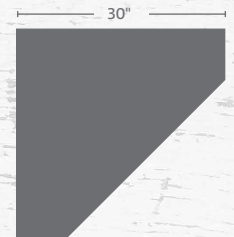

Shown

2-Door: 30" Wall Space with 78 1/2"h

Hardware

D527-BI | D529-BI | D528-BI

Wood | Stain

QSWO | Michael's Cherry