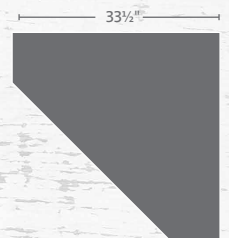

Acadia

CORNER HUTCH

Item #TL-28

Top
47"

Base Top 47 1/4"

Base
34"

Standard Features

- Overlay doors
- European hinges
- Plain wood back
- Full extension soft-close under-mount slides
- LED light
- 1 glass shelf
- Fixed shelf in base
- Plain glass doors with mullions