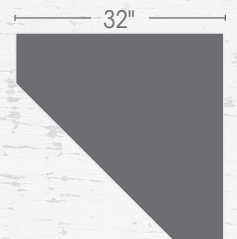

Shown

- 2-Door: 32" wall space x 80"h
- Hardware
  K40-C
- Wood | Stain
  Oak | Medium Walnut