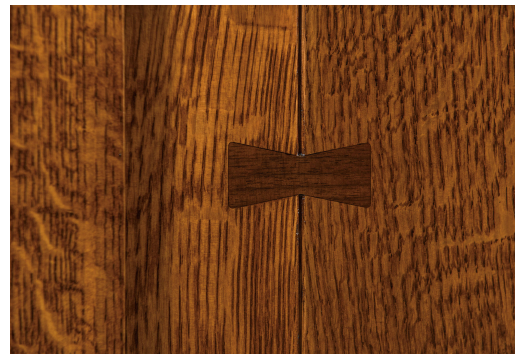

Gettysburg

SIDEBOARD

Item #222

Standard Features

- Butterfly inlays in doors
- 1 adjustable shelf per door
- Full extension soft-close under-mount slides
- European hinges

Options

- Sidemount slides
- Custom hardware

Shown

20" d x 54" w x 47" h

Hardware
D942-AE | D925-AE

Wood | Stain
QSWO | Michael's Cherry