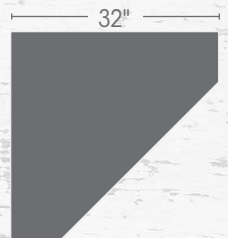

Shown

- 2-Door: 32" Wall Space with 80"h
2. Hardware
     KR15
   - Wood
     Body: Cherry
     Tops: Hard Maple
   - Stain
     Body: Washington Cherry
     Tops: Natural