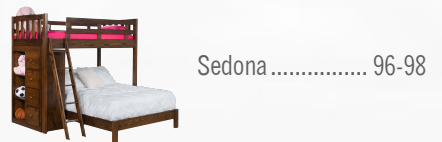

••• Index

Cribs

Youth Furniture

Bunk Beds

Extras

VizTechFurniture.com

1. Go to the "My Account" page and register.
2. Wait for an approval email from VIZTECH.
3. Get access to our catalogs, prices, and pictures. Password: 6372