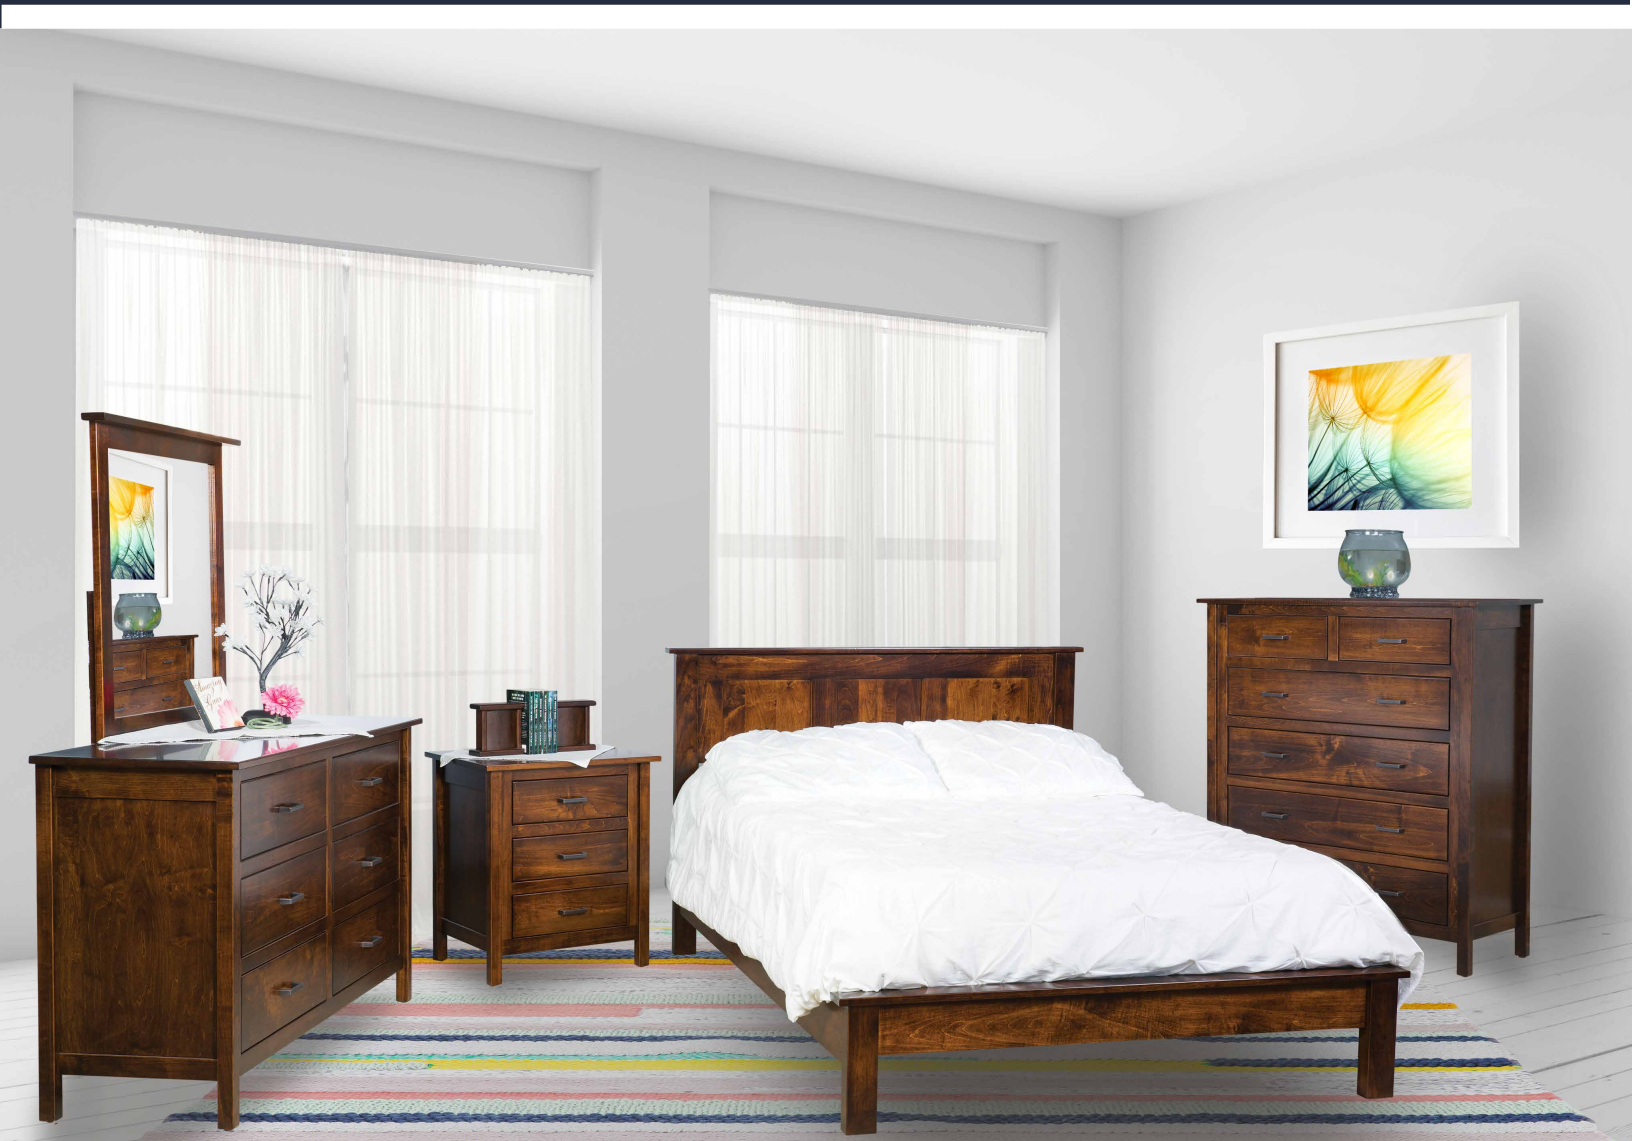

Accessories

Details Listed on Accessories Page
725 West Lake Box Top
Dimensions: 37 1/2"w x 6"h x 19 1/2"d
290 Changing Table Pad

Large Round Over Edge

Austin

...

Youth Furniture Collection

• • • Austin

353