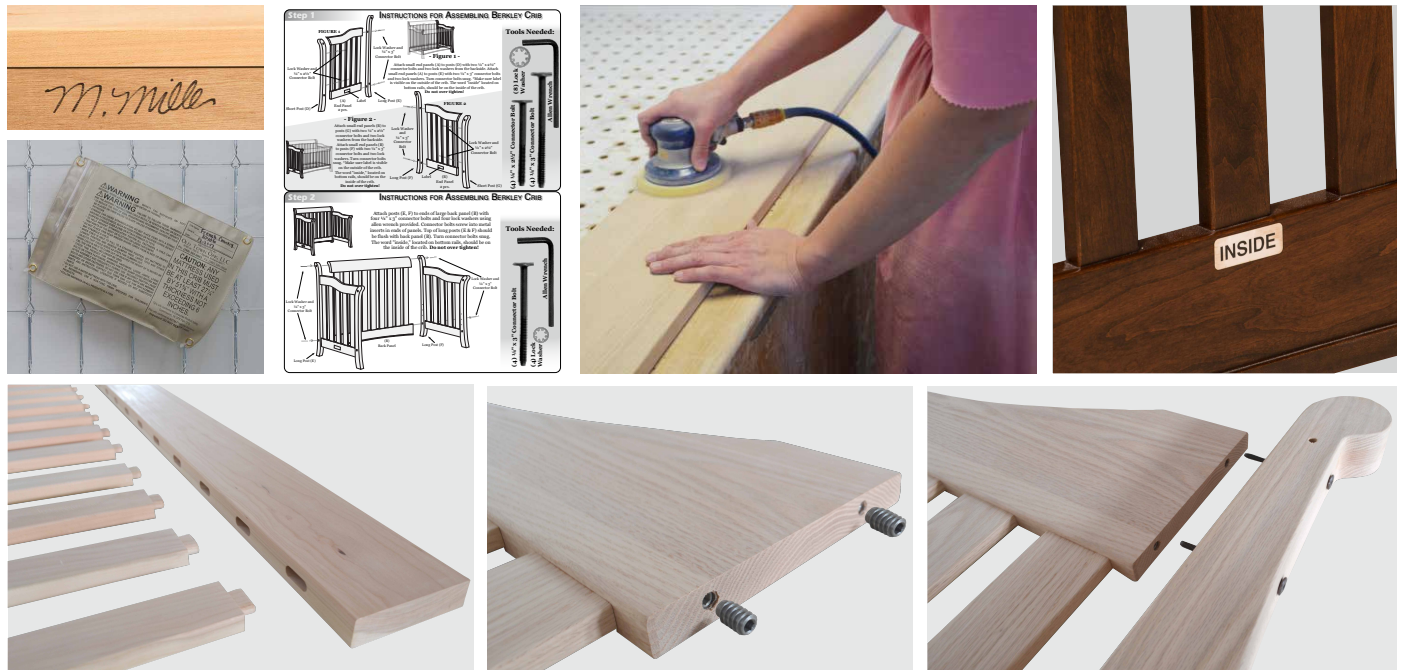

Our cribs are sturdy and durable with mortise and tenon joints and a substructure made of steel inserts and connector bolts. Our dressers feature dovetail wood drawer boxes and full extension slides, all features that make sure our baby furniture will stand the test of time.

Having been in business for 19 years, we can offer you the quality cribs and dressers you expect and deserve.

••• Three Stage Bed System

Each crib is designed with a unique three stage system that adjusts with the age or size of your child. Use one piece of furniture for your child from newborn into adulthood. Easily transforms from one stage to the next. Complete instructions included.

••• Quality Craftsmanship

Old Town Oak, LLC furniture is handcrafted in Topeka, Indiana, and every piece is signed by the artisan, Marlin Miller. Tool and hardware kit comes standard attached to every crib spring with easy to read and understand instructions. Panels are specially marked for ease of assembly. All beds are made with mortise & tenon joints, steel inserts, and decorative bronze connector bolts.