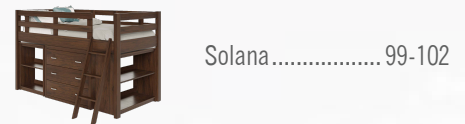

••• Index

Cribs

Youth Furniture

Bunk Beds

Extras

VizTechFurniture.com

1. Go to the "My Account" page and register.
2. Wait for an approval email from VIZTECH.
3. Get access to our catalogs, prices, and pictures. Password: 6372