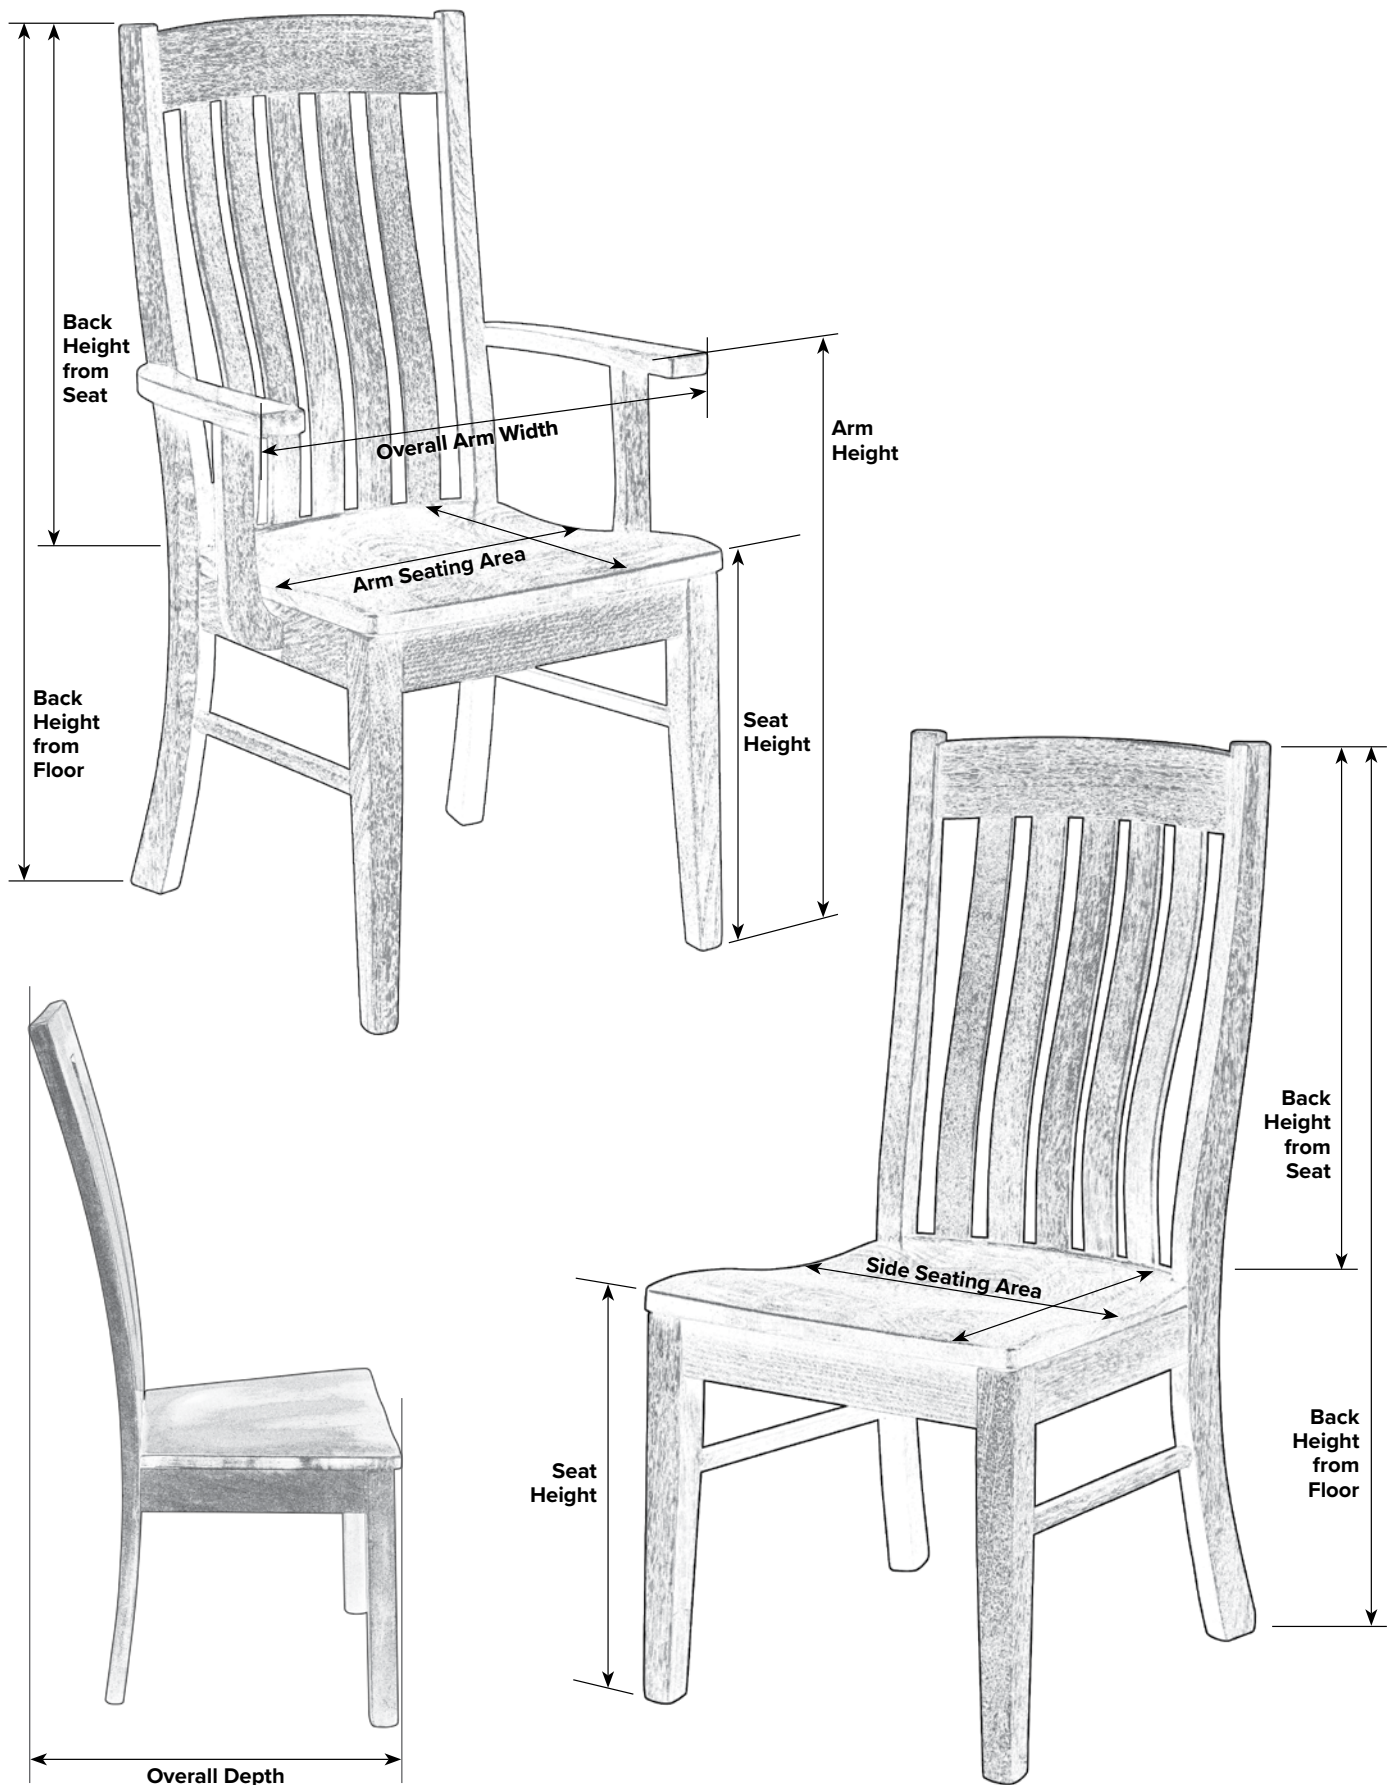

Chair Dimensions