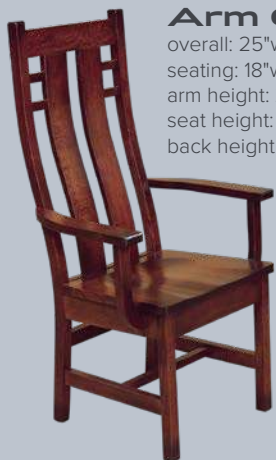

Stationary Bar Stool

seating: 17.25"w x 14"d
seat height: 24" or 30"

Cascade

Side Chair

overall: 18.5"w x 21.5"d x 45"h
seating: 18.5"w x 15.75"d
seat height: 17.25"
back height from seat: 28.5"

- ▣ Side
- ▣ Arm
- ▣ Swivel Bar Stool
- ▣ Stationary Bar Stool
- ▣ Desk Chair

*Chairs shown in
1/4 Sawn White
Oak with FC 47823
Bel Air stain.*

Arm Chair

overall: 25"w x 21.5"d x 45"h
seating: 18"w x 16"d
arm height: 25.5"
seat height: 17.25"
back height from seat: 28.5"

Stationary Bar Stool