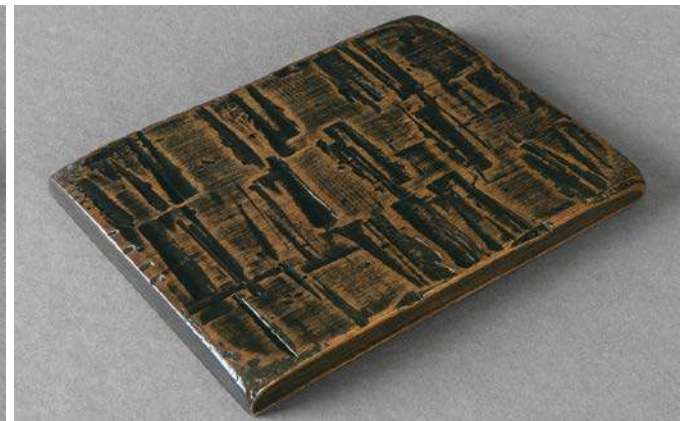

Hand Planed Medium Distressed
Shown in Weathered Iron (PCL 179) 10-Sheen