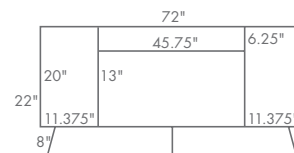

CENTURY

sound bar TV cabinet

STANDARD FEATURES

- 1" Thick solid 45° mitre locked case of cabinet
- Salice soft close 3 way adjustable concealed hinges
- Smoked grey glass in center 2 doors
- 2 Cord slots in back behind center 2 doors
- 1 Cord hole in center of sound bar area (back)
- 1 Adjustable shelf clearance cut-out in back for cords in center section
- 2 Adjustable shelves behind each outside door
- 4 Mid Century Modern tapered legs that are tenoned into bottom for added support
- 1 Threaded removable center leg located towards back center for added support in middle

DIMENSIONS

CE1872TV

- 72"w x 18"d x 30"h
- Height from the floor to the bottom of the cabinet - 8"
- Depth of cabinet inside - 15.875"
- Dimensions behind outside wood doors - 11.375"w x 15.875"d x 20"h
- Dimensions behind middle glass doors - 45.75"w x 15.875"d x 13"h
- Sound bar area - 45.75"w x 16.75"d x 6.25"h
- Center cord hole in sound bar area (diameter) - 2"
- Cord slot size behind glass doors - 2"w x 10"h
- Outside section adjustable shelf dimensions - 11.125"w x 14.25"d
- Center section adjustable shelf dimensions - 45.5"w x 14.25"d

CE1872TV

*shown in Brown Maple; FC 42633 Manchester stain; #58 hardware
standard hardware for Century sound bar TV cabinet is #57, please see page 154 for more options*