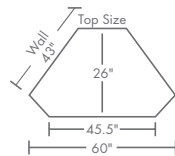

McCOY

TV corner cabinet

STANDARD FEATURES

- 1" thick top
- Premium soft close undermount slides
- Dovetailed maple drawer boxes
- Smoked glass in doors (lightly smoked for easy remote operation)
- DVD accessible drawer
- Soft close, concealed salice hinges (not shown)

DIMENSIONS

QCNRTV

- 60" w x 26" d x 29.5" h

QCNRTV

shown in rustic cherry; FC-N3173 New Carrington stain; #2 hardware standard hardware shown, please see page 154 for more options