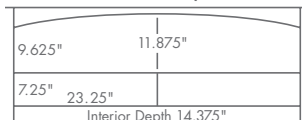

SKO60TV

- 60" w x 18" d x 26.25" h
- 52.75" w x 14.375" d shelf size without front lip

SKO60DRS