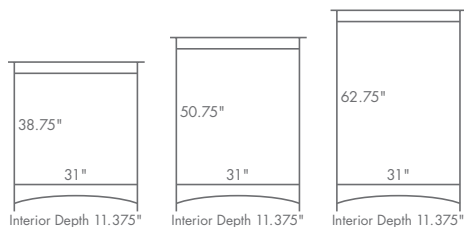

DIMENSIONS

MS48BC

- 39.5" w x 13.125" d x 49.25" h

MS60BC

- 39.5" w x 13.125" d x 61.25" h

MS72BC

- 39.5" w x 13.125" d x 73.25" h

MS48BC