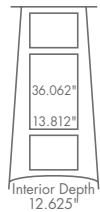

McCOY clocks

STANDARD FEATURES

- Fully finished back
- Two .25" glass plate grooved shelves (MC1DRWCLKGL)
- Curio light (MC1DRWCLKGL)

DIMENSIONS

MC1DRWCLKGL (glass panel door)

MC1DRWCLK (wood panel door)

- 24.5" w x 16.5" d x 76.5" h