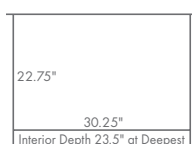

LANDMARK

TV corner cabinet

STANDARD FEATURES

- 1" thick tops
- 3 adjustable shelves
- Smoked glass in doors (lightly smoked for easy remote operation)
- Soft close, concealed salice hinges (not shown)

DIMENSIONS

LMCNRTV

- 52" w x 26" d x 29.5" h
- Inside cabinet: 23.5" d

LMCNRTV

*shown in quarter-sawn white oak; Michael's Cherry stain; #17 hardware
standard hardware shown, please see page 154 for more options*