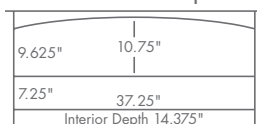

SHAKER HILL OPEN TV cabinets

STANDARD FEATURES

- 1" thick reversed beveled tops
- Dovetailed maple drawer boxes (SKO60DRS only)
- Premium soft close undermount slides (SKO60DRS only)

DIMENSIONS

SKO48TV

- 48" w x 18" d x 26.25" h
- 40.75" w x 14.375" d shelf size without front lip