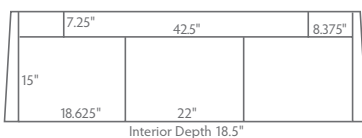

MCSB2172TV

- 72" w x 21" d x 29.5" h

MCSB2172TV

shown in quarter-sawn white oak; FC7992 Asbury stain; #3 hardware
standard hardware shown, please see page 154 for more options