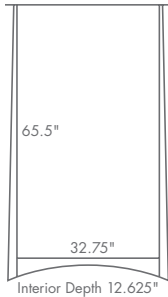

McCOY OPEN bookcases

STANDARD FEATURES

- Five adjustable solid shelves (34" w x 11.875" d)
- 1" thick reverse beveled top

DIMENSIONS

MCO76BC

- 46" w x 16.5" d x 76.5" h

*shown in quarter-sawn white oak; Michael's Cherry stain
standard hardware shown, please see page 154 for more options*